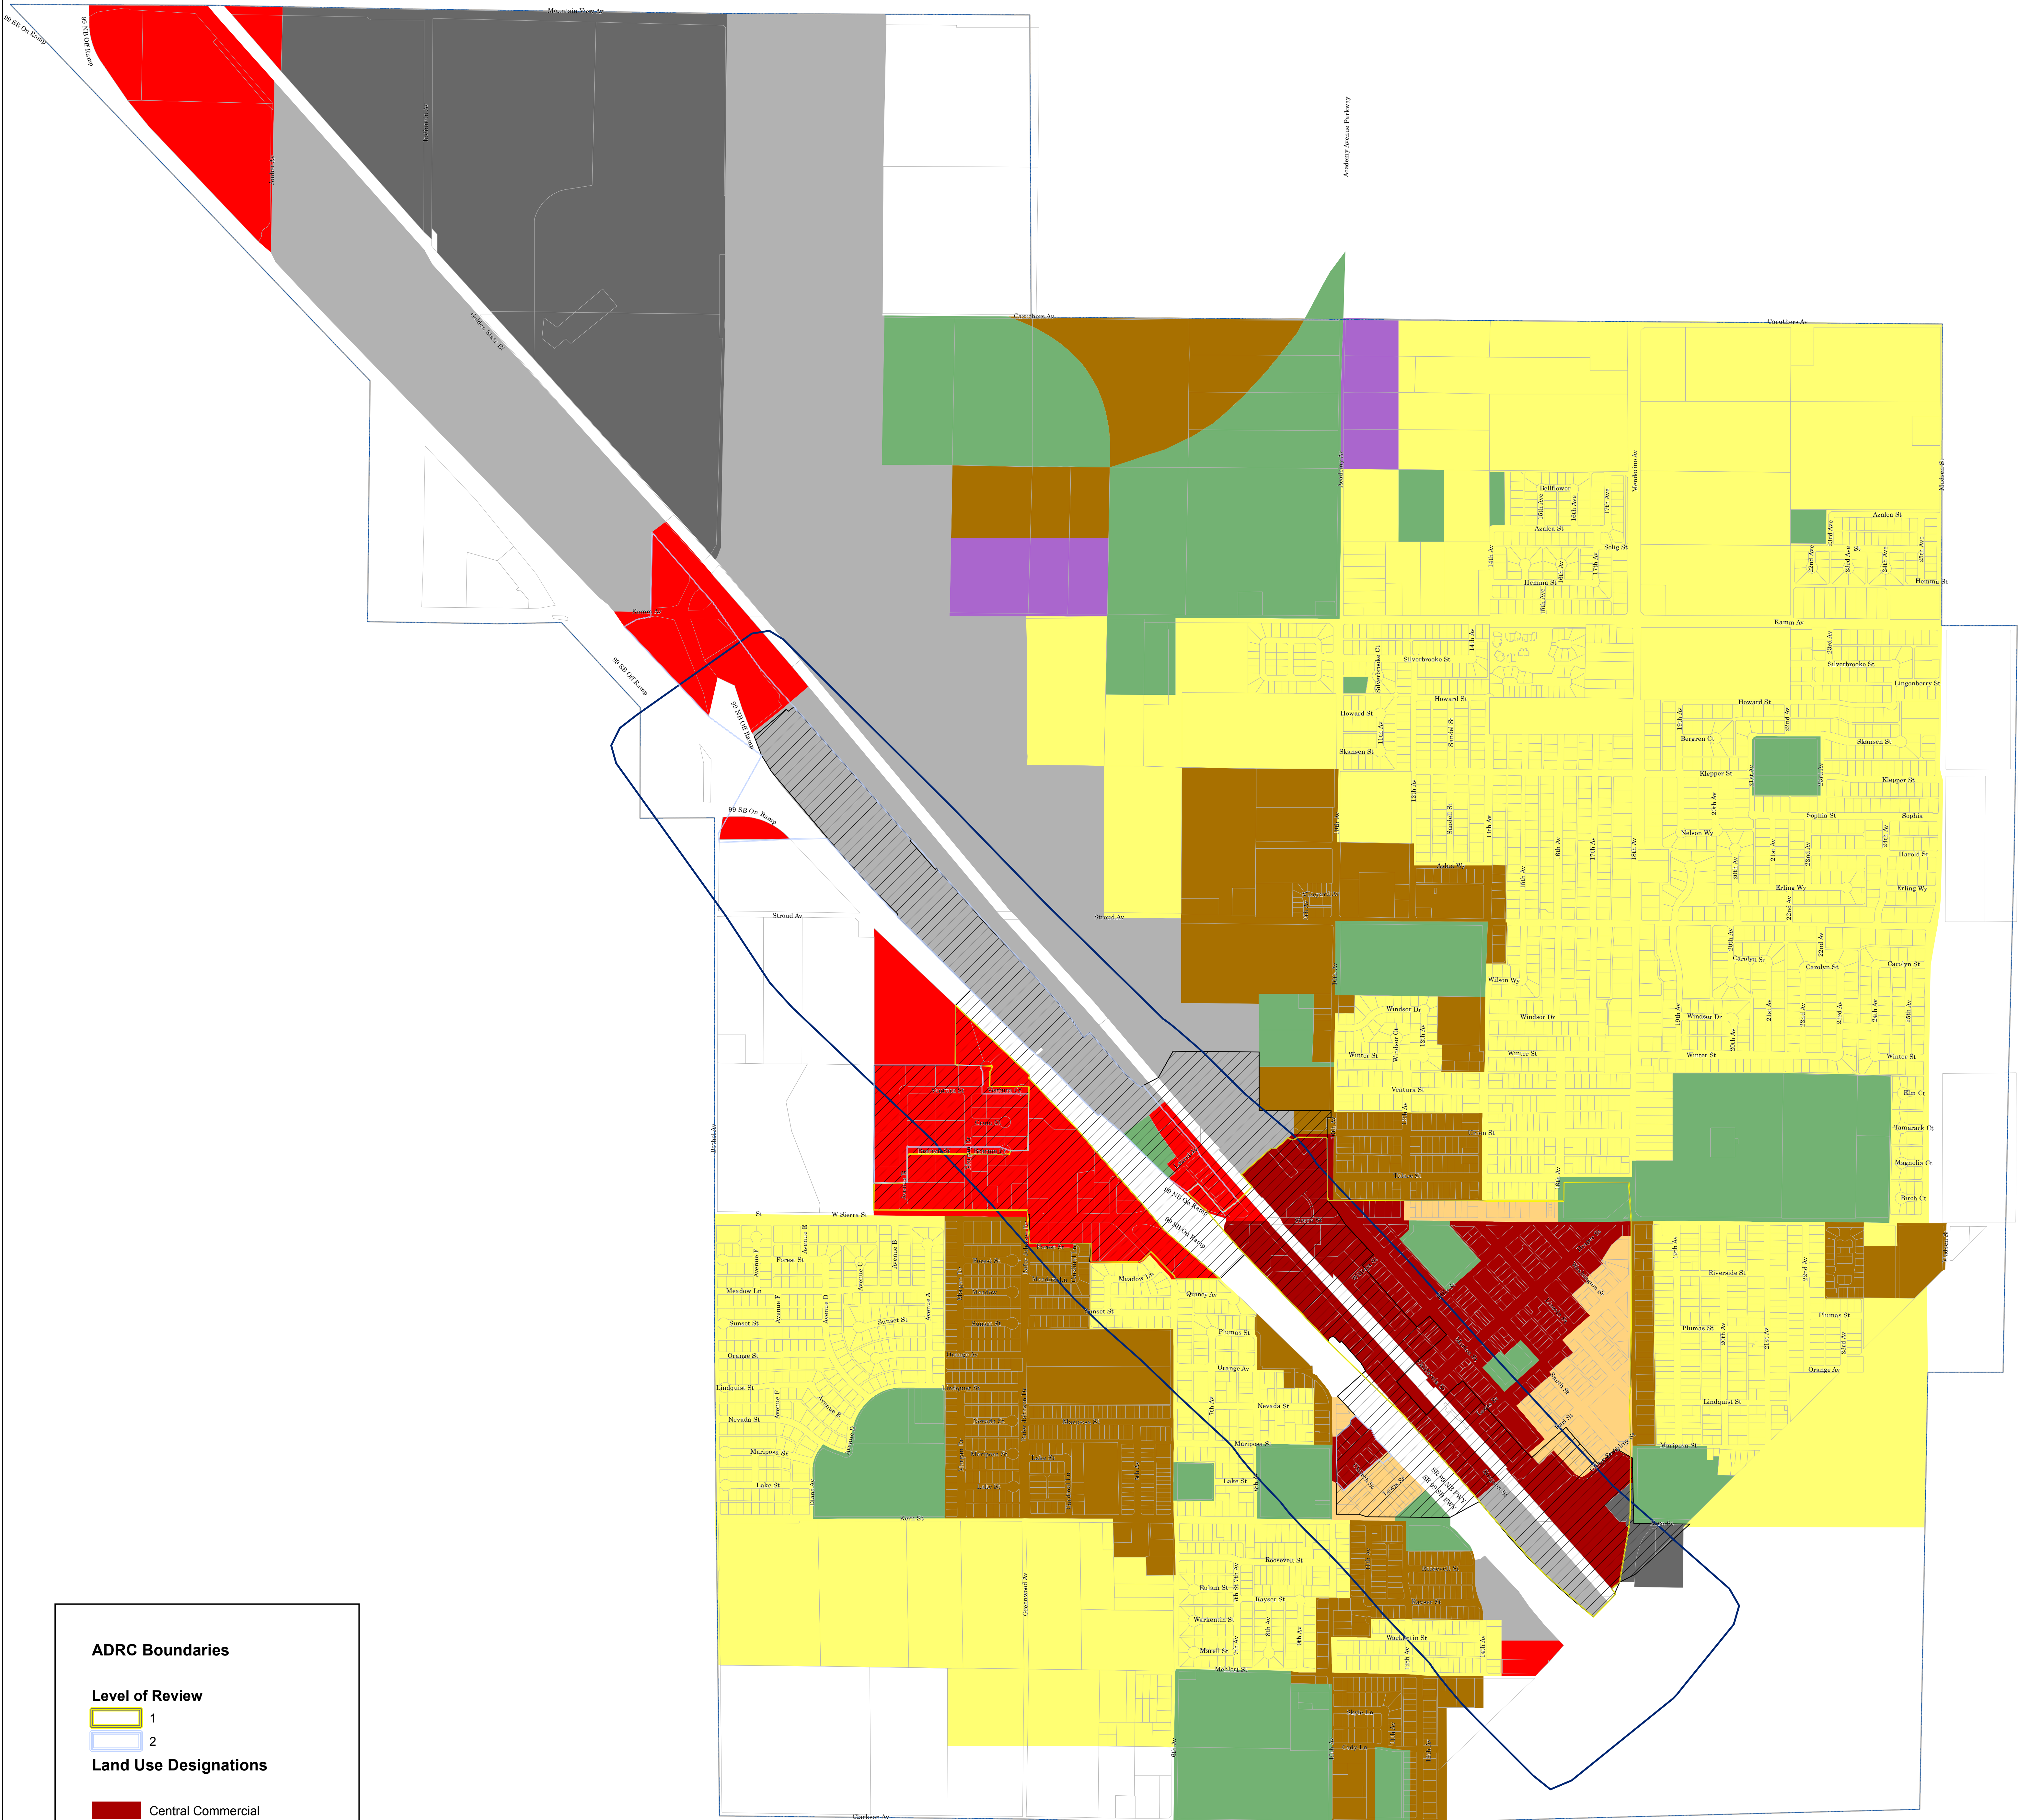

KINGSBURG - GENERAL PLAN LAND USE DESIGNATIONS

ADRC Boundaries

Level of Review

- 1
- 2

Land Use Designations

- Central Commercial
- Highway Commercial
- Heavy Industrial
- Light Industrial
- Low Density Residential
- Medium Density Residential
- High Density Residential
- RCO
- Semi Public
- Highway 99 Beautification Area
- Mixed Use
- Kingsburg SOI

Official City of Kingsburg Land use/General Plan Map
 Revised June 17, 2014 GPA 2014-01
 Revised October 9, 2013 City Limit Change