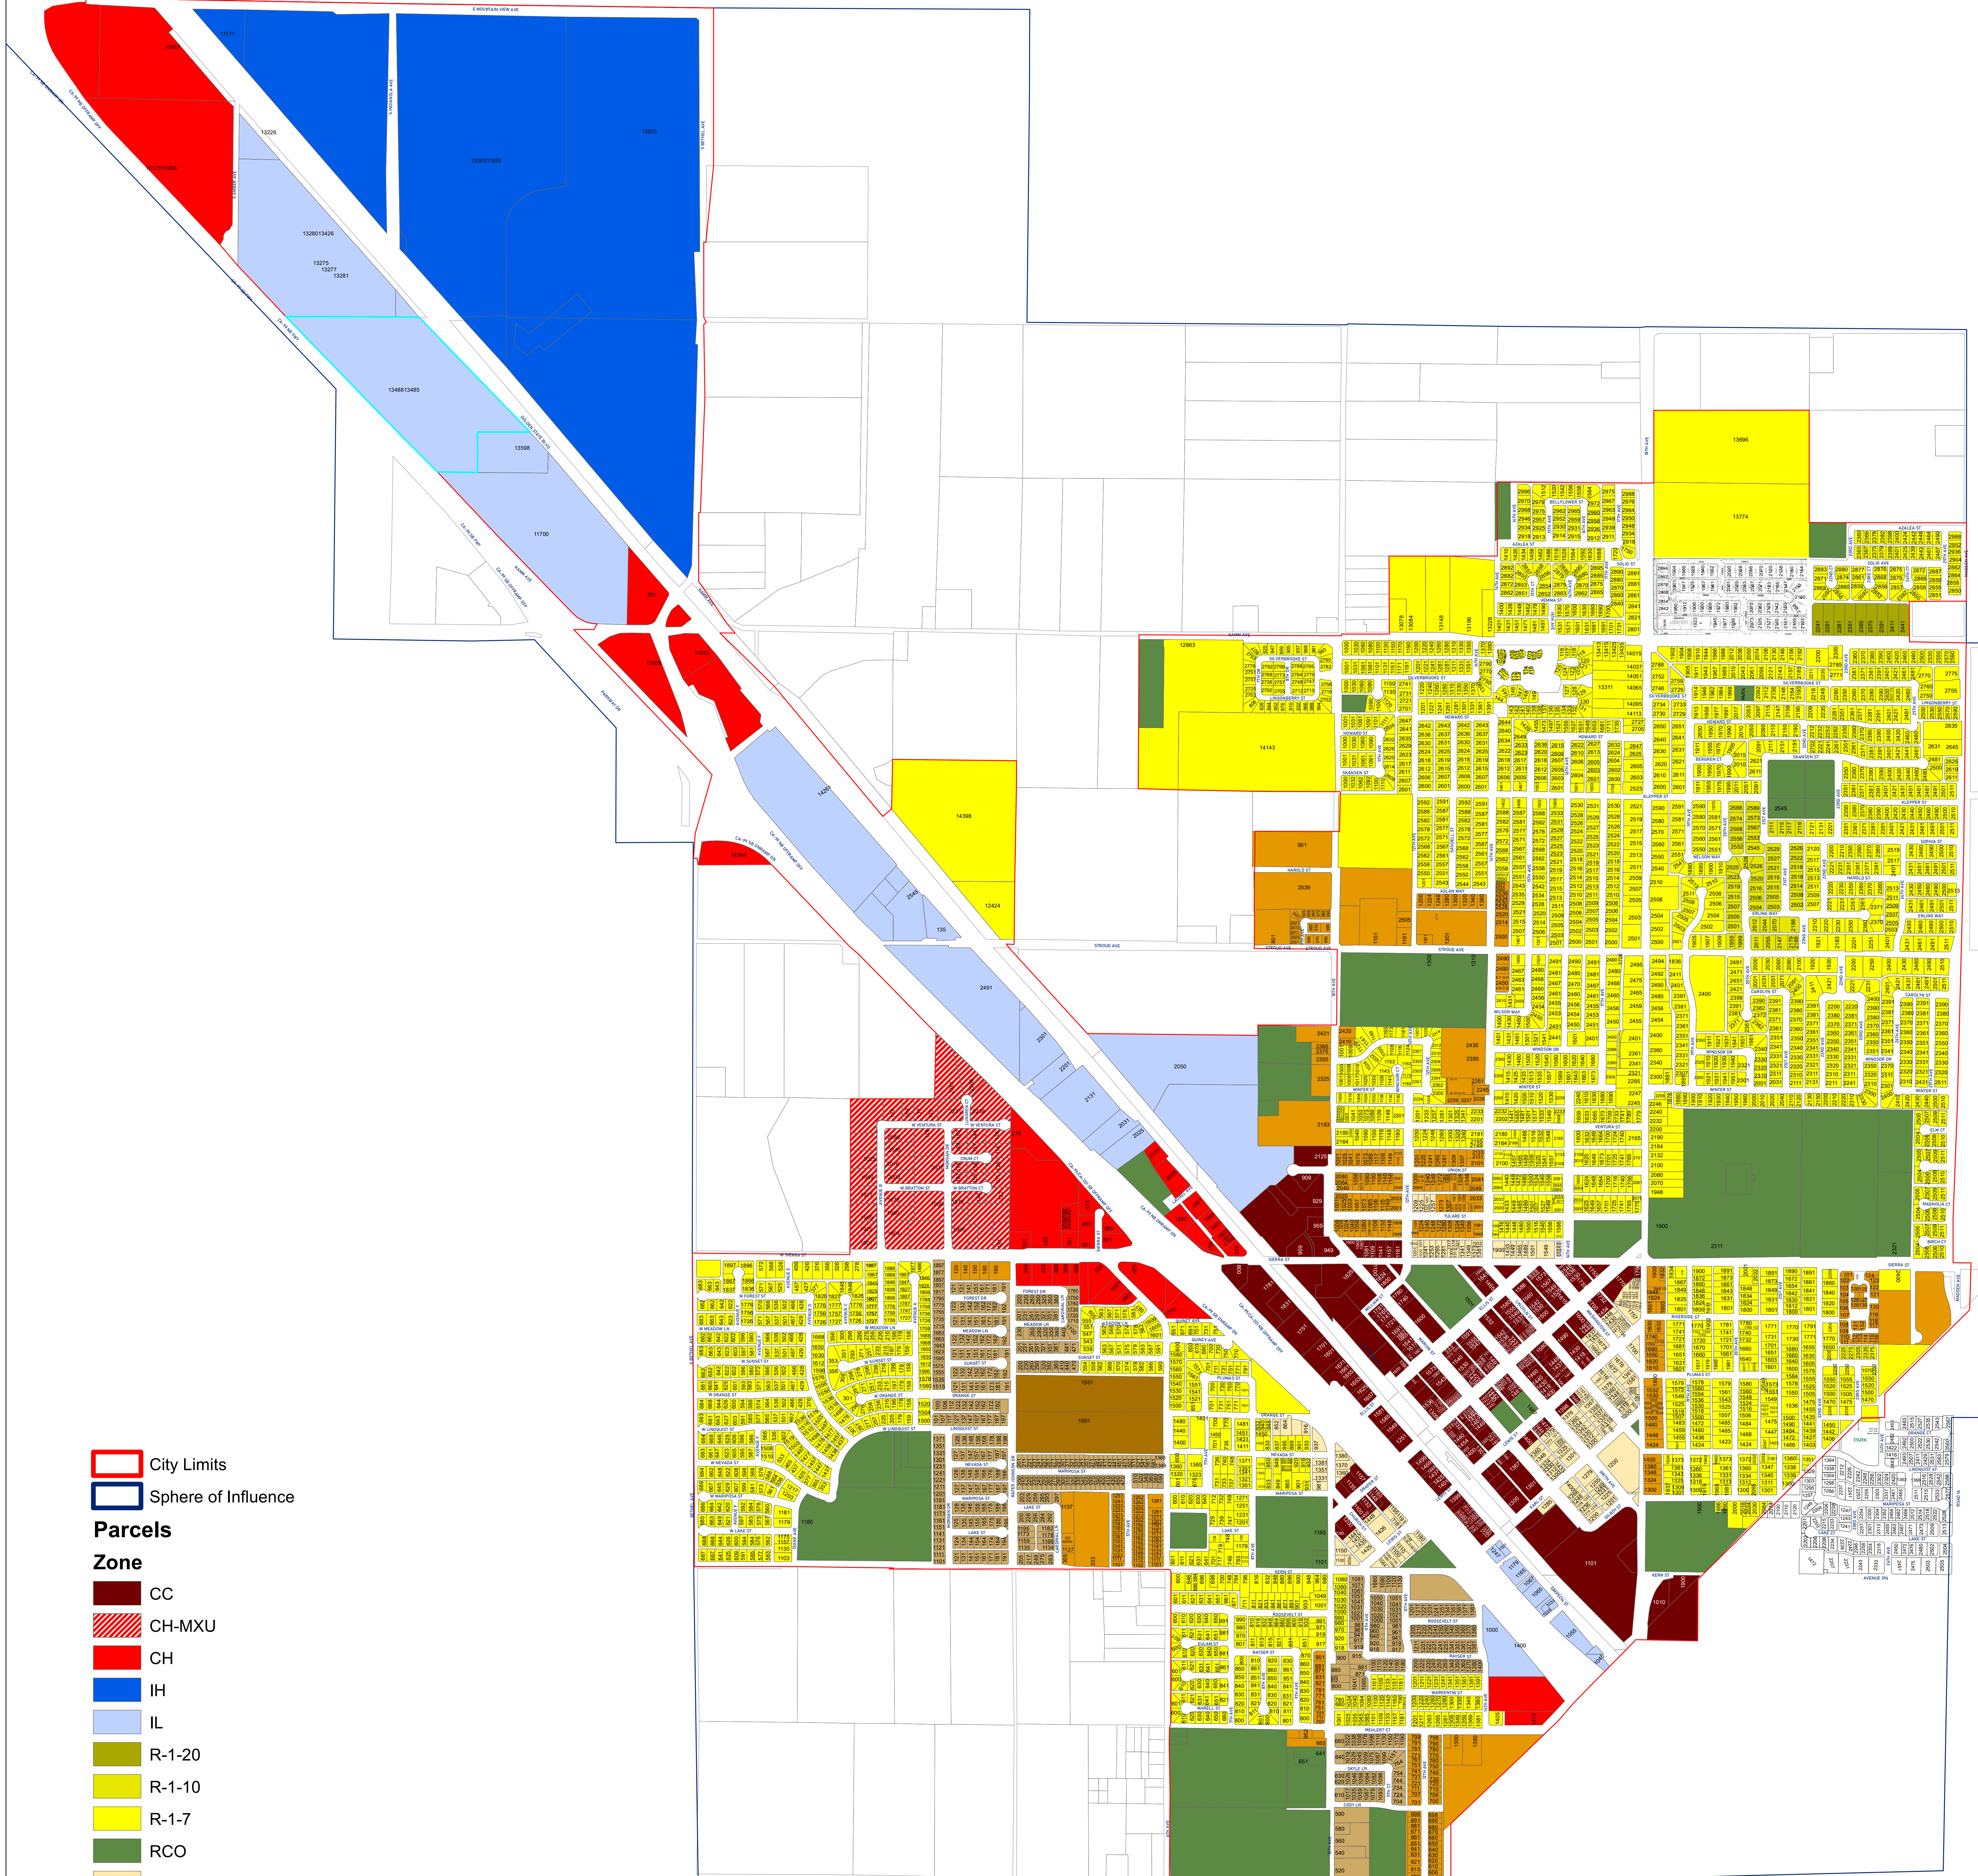

# CITY OF KINGSBURG ZONE MAP

- City Limits
- Sphere of Influence
- Parcels**
- Zone**
- CC
- CH-MXU
- CH
- IH
- IL
- R-1-20
- R-1-10
- R-1-7
- RCO
- RM-2/PO
- RM-3
- RM-5.5
- RM-MH